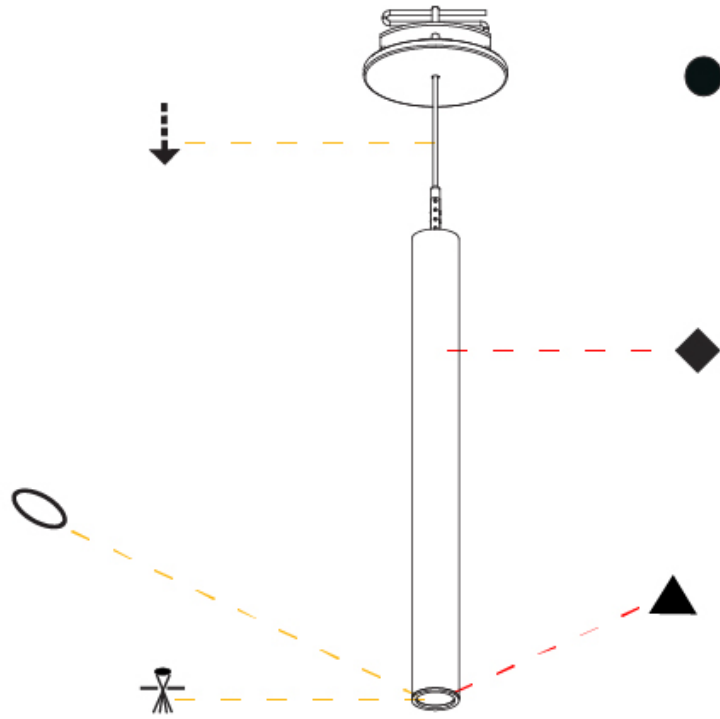

HANGOVER PLUG SHINE MONOPOINT RECESSED CANOPY SUSPENSION

A30843-

PROJECT
TYPE
SPECIFIER
QUANTITY
DATE

A