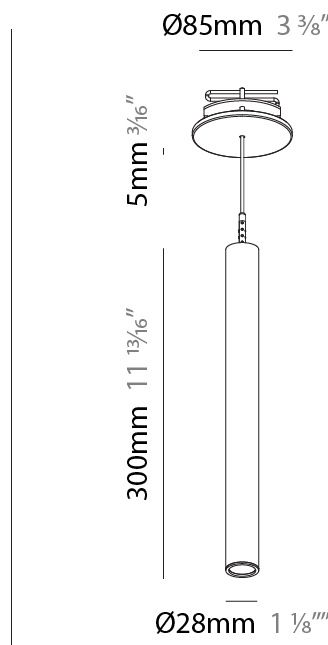

ELECTRICAL

Lamp Type: LED (Zhaga Standard)
Input Wattage (W): 6.6
Total Output Wattage (W): 6
Dimming: Tri-Mode (Non-Dimming and Phase Dimming (120Vac only) and 0-10V Dimming)
Driver Included: Yes
Driver Location: External
Driver Type: Constant Current - Universal
Driver Class: Class 2
Housing: ENCP3 w/Quick Connect
Input Voltage (V): 120 - 277
Constant Current (MA): 500

LED

Number of LEDs: 1
Color Temperature (°K): 2700 / 3000 / 4000
Max. Delivered Lumen (lm): 330 / 360 / 380
CRI: >90 CRI
Lamp Life (hrs): 50000
Upon Request: ***3500K available in minimum quantities (larger quantities upon request)

OPTICAL

Optic°: 24 / 32 / 58

RATINGS AND CERTIFICATIONS

Certified By: Certified for North American Standards

© 2024, T 1800-388-3382, F 416-247-9319, www.zaneen.com

Available for International specifications by adding 'INT' at the end of the existing Model #. For assistance on 'custom' specifications, contact zteam@zaneen.com. In a constant effort to supply the best product, we reserve the right to change specifications or materials without notice. The most recent specification sheets are found at zaneen.com