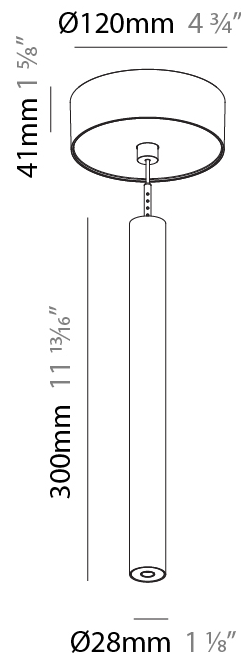

GENERAL

Series: Hangover
Subseries: Hangover Plug Monopoint Surface Canopy
Brand: Prolight
Division: Architectural
Mounting Type: Suspension
Mounting Location: Ceiling
Subcategory: Pendant

PHYSICAL

Shape: Cylinder
Diameter (mm): 28
Diameter (in): 1 1/8
Height (mm): 300
Height (in): 11 13/16
Max. Overall Height (mm): 2300
Max. Overall Height (in): 90 3/16
Light Distribution: Downlight
Weight (kg): 0.75
Weight (lbs): 1.65
Fixture Finish: [SSR / BKV / CWI / CRY / HAB / UFT / ITA / RUA / FTG / MYG / LOD / PUS / FRO / FUP / KIA / POP / BLS / SPG / MEY / GOH / GUM / CHC / COM / ABZ / JAG / OBR / MOS / ROR](#)
Fixture Material: Aluminum
Cable Details: [2000mm or 4000mm Black Cable](#)

ELECTRICAL

Lamp Type: LED (Zhaga Standard)
Input Wattage (W): 6.6
Total Output Wattage (W): 6
Dimming: Tri-Mode (Non-Dimming and Phase Dimming (120Vac only) and 0-10V Dimming)
Driver Included: Yes
Driver Location: External
Driver Type: Integral LED Driver - Universal
Driver Class: Class 2
Housing: ENCP3 w/quick connect
Input Voltage (V): 120 - 277
Constant Current (MA): 500

LED

Number of LEDs: 1
Color Temperature (°K): [2700 / 3000 / 4000](#)
Max. Delivered Lumen (lm): 330 / 360 / 380
CRI: >90 CRI
Efficiency (%): 86
Lamp Life (hrs): 50000
Upon Request: ***3500K available in minimum quantities (larger quantities upon request)

OPTICAL

Optic°: [24 / 32 / 34 / 55 / 58](#)

RATINGS AND CERTIFICATIONS

Certified By: Certified for North American Standards
IP rating: IP20