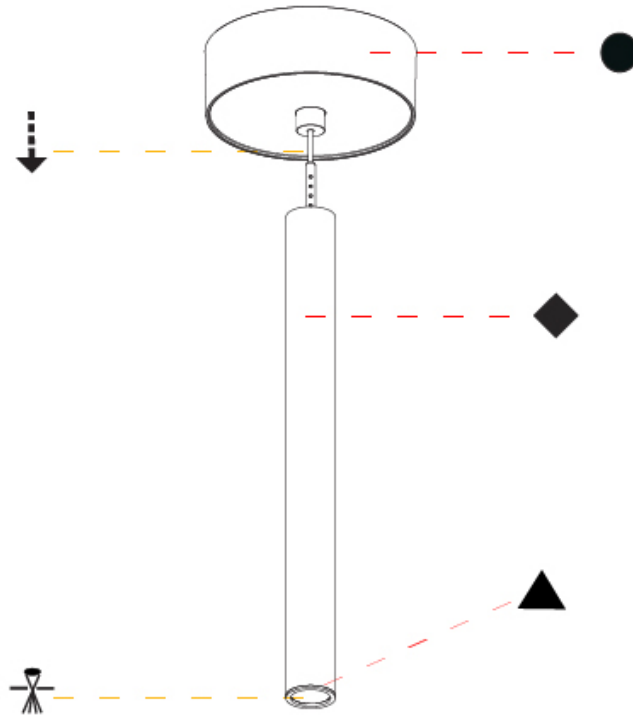

Shape: Cylinder
 Diameter (mm): 28
 Diameter (in): 1 1/8
 Height (mm): 300
 Height (in): 11 13/16
 Max. Overall Height (mm): 2300
 Max. Overall Height (in): 90 3/16
 Light Distribution: Downlight
 Weight (kg): 0.75
 Weight (lbs): 1.65
 Fixture Finish: [SSR / BKV / CWI / CRY / HAB / UFT / ITA / RUA / FTG / MYG / LOD / PUS / FRO / FUP / KIA / POP / BLS / SPG / MEY / GOH / GUM / CHC / COM / ABZ / JAG / OBR / MOS / ROR](#)
 Fixture Material: Aluminum
 Cable Details: [2000mm or 4000mm Black Cable](#)

Shape: Cylinder
 Diameter (mm): 28
 Diameter (in): 1 1/8
 Height (mm): 300
 Height (in): 11 13/16
 Max. Overall Height (mm): 2300
 Max. Overall Height (in): 90 7/16
 Light Distribution: Downlight
 Weight (kg): 0.63
 Weight (lbs): 1.39
 Diffuser: Shine Ring - Opal / Yellow / Orange / Red / Blue / Green
 Fixture Finish: SSR / BKV / CWI / CRY / HAB / UFT / ITA / RUA / FTG / MYG / LOD / PUS / FRO / FUP / KIA / POP / BLS / SPG / MEY / GOH / GUM / CHC / COM / ABZ / JAG / OBR / MOS / ROR
 Fixture Material: Aluminum
 Cable Details: 2000mm or 4000mm Black Cable

OPTICAL

Optic°: 24 / 32 / 58

RATINGS AND CERTIFICATIONS

Certified By: Certified for North American Standards
 IP rating: IP20

HANGOVER PLUG SHINE MONOPOINT SURFACE CANOPY SUSPENSION

A30848-

PROJECT
TYPE
SPECIFIER
QUANTITY
DATE