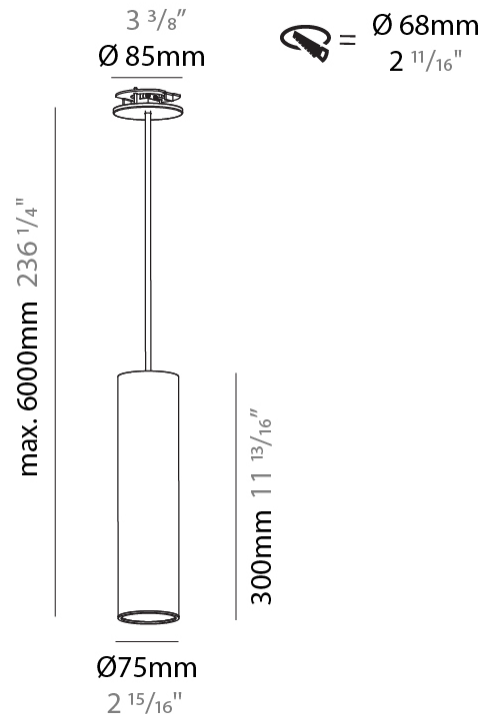

Series: Hangover
Subseries: Hangover Monopoint Recessed Canopy
Brand: Prolicht
Division: Architectural
Mounting Type: Suspension
Mounting Location: Ceiling
Subcategory: Pendant

PHYSICAL

Shape: Cylinder
Diameter (mm): 75
Diameter (in): 2 ¹⁵/₁₆
Height (mm): 300
Height (in): 11 ¹³/₁₆
Max. Overall Height (mm): 2300
Max. Overall Height (in): 90 ⁹/₁₆
Light Distribution: Downlight
Diffuser: Shine Ring 0-6
Fixture Finish: SSR / BKV / CWI / CRY / HAB / UFT / ITA / RUA / FTG / MYG / LOD / PUS / FRO / FUP / KIA / POP / BLS / SPG / MEY / GOH / GUM / CHC / COM / ABZ / JAG / OBR / MOS / ROR
Fixture Material: Aluminum
Cable Details: 2000mm / 6000mmm Cable in White / Black / Orange / Red
Cut-out Measurements: 68mm / 2 11/16"

ELECTRICAL

Lamp Type: LED (Zhaga Standard)
Input Wattage (W): 10.9
Total Output Wattage (W): 9
Dimming: Tri-Mode (Non-Dimming and Phase Dimming (120Vac only) and 0-10V Dimming)
Driver Included: Yes
Driver Location: External
Driver Type: Constant Current - Universal
Driver Class: Class 2
Housing: ENCP3 w/Quick Connect
Input Voltage (V): 120 - 277
Constant Current (MA): 500

LED

Number of LEDs: 1
Color Temperature (°K): 2700 / 3000 / 4000
Max. Delivered Lumen (lm): 923
CRI: >90 CRI
Lamp Life (hrs): 50000
Upon Request: ***3500K available in minimum quantities (larger quantities upon request)

OPTICAL

Reflector: 18 / 36 / 52

RATINGS AND CERTIFICATIONS

Certified By: Certified for North American Standards
IP rating: IP20